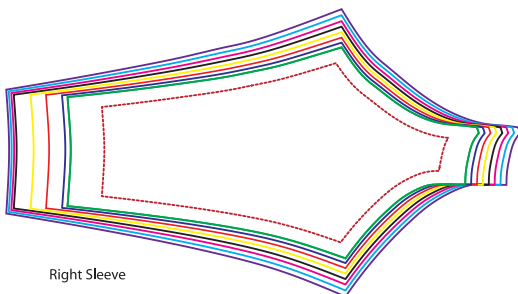

\*\* POCKET IS ONLY AVAILABLE ON THE CLIMASHIELD JACKET \*\*

Back

Right Sleeve

Outside of Collar

Inside of Collar

Left Sleeve

Right Sleeve Panel

Left Sleeve Panel

**Colours: \***

- Colour 1
- Colour 2
- Colour 3
- Colour 4

Right Side Panel

Front

Left Side Panel

**Size Key:**

- 3 Extra Large
- 2 Extra Large
- Extra Large
- Large
- Medium
- Small
- Extra Small
- 2 Extra Small