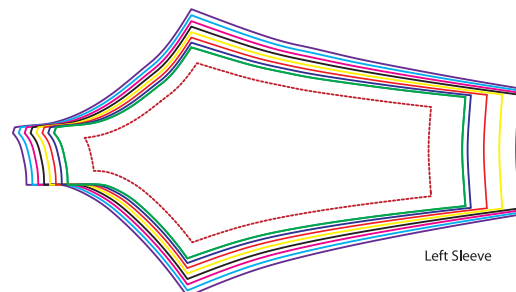

\*\* POCKET IS ONLY AVAILABLE ON THE CLIMASHIELD JACKET \*\*

Back

Right Sleeve

Outside of Collar

Inside of Collar

Left Sleeve

Right Sleeve Panel

Left Sleeve Panel

**Colours: \***

- Colour 1
- Colour 2
- Colour 3
- Colour 4

Right Side Panel

Front

Left Side Panel

**Size Key:**

- 3 Extra Large
- 2 Extra Large
- Extra Large
- Large
- Medium
- Small
- Extra Small
- 2 Extra Small