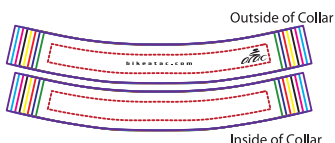

\*\* POCKET IS ONLY AVAILABLE ON THE CLIMASHIELD JACKET \*\*

Back

Right Sleeve

Outside of Collar

Inside of Collar

Left Sleeve

Right Sleeve Panel

Left Sleeve Panel

**Colours: \***

- Colour 1
- Colour 2
- Colour 3
- Colour 4

Right Side Panel

Front

Left Side Panel

**Size Key:**

- 3 Extra Large
- 2 Extra Large
- Extra Large
- Large
- Medium
- Small
- Extra Small
- 2 Extra Small

Keep logos within the red dotted line (the red dotted line is the logo "safe-zone" and the background artwork needs to cover your complete size range.

All artwork needs to be in vector

All artwork should be in pantone colors. The full Atac Palette is available here:  
<http://www.bikeatac.com/ordering/colorchart.htm>  
 Pantone colors not on the chart are available but there is a one time artwork charge of \$75 per color