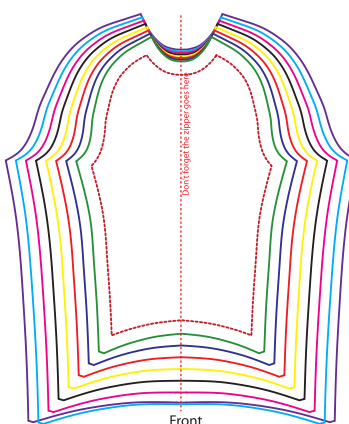

\*\* POCKET IS ONLY AVAILABLE ON THE CLIMASHIELD JACKET \*\*

Back

Right Sleeve

Outside of Collar

Inside of Collar

Left Sleeve

Right Sleeve Panel

Left Sleeve Panel

**Colours: \***

- Colour 1
- Colour 2
- Colour 3
- Colour 4

Right Side Panel

Front

Left Side Panel

**Size Key:**

- 3 Extra Large
- 2 Extra Large
- Extra Large
- Large
- Medium
- Small
- Extra Small
- 2 Extra Small