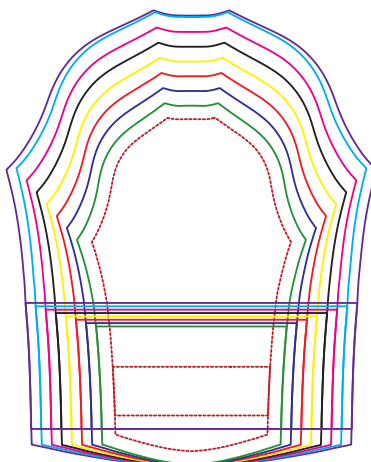

\*\* POCKET IS ONLY AVAILABLE ON THE CLIMASHIELD JACKET \*\*

Back

Right Sleeve

Outside of Collar

Inside of Collar

Left Sleeve

Right Sleeve Panel

Left Sleeve Panel

**Colours: \***

- Colour 1
- Colour 2
- Colour 3
- Colour 4

Right Side Panel

Front

Left Side Panel

**Size Key:**

- 3 Extra Large
- 2 Extra Large
- Extra Large
- Large
- Medium
- Small
- Extra Small
- 2 Extra Small