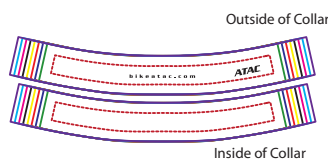

Full Back

Half Back

Right Sleeve Panel

Outside of Collar

Inside of Collar

Left Sleeve Panel

Colours: *

- Colour 1
- Colour 2
- Colour 3
- Colour 4

If the jersey contains a gradient the the gradient will run the full spectrum of colors (eg. a red to blue gradient will have purple in the middle)

Right Side Panel

Front

Left Side Panel

Size Key:

- 3 Extra Large
- 2 Extra Large
- Extra Large
- Large
- Medium
- Small
- Extra Small
- 2 Extra Small