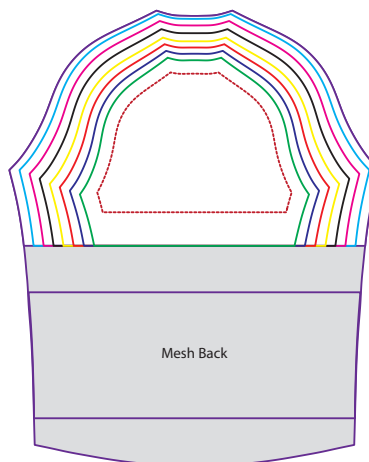

Full Back

Half Back

Right Sleeve Panel

Outside of Collar

Inside of Collar

Left Sleeve Panel

Colours: *

- Colour 1
- Colour 2
- Colour 3
- Colour 4

If the jersey contains a gradient the the gradient will run the full spectrum of colors (eg. a red to blue gradient will have purple in the middle)

Right Side Panel

Front

Left Side Panel

Size Key:

- 3 Extra Large
- 2 Extra Large
- Extra Large
- Large
- Medium
- Small
- Extra Small
- 2 Extra Small