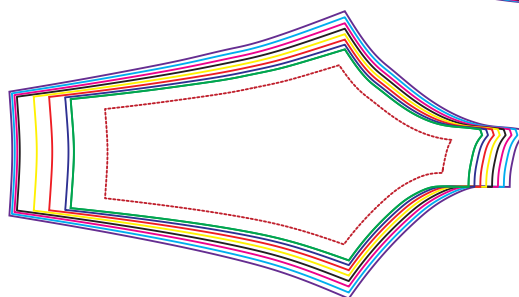

Full Back

Half Back

Right Sleeve Panel

Outside of Collar

Inside of Collar

Left Sleeve Panel

Colours: *

- Colour 1
- Colour 2
- Colour 3
- Colour 4

If the jersey contains a gradient the the gradient will run the full spectrum of colors (eg. a red to blue gradient will have purple in the middle)

Right Side Panel

Front

Left Side Panel

Size Key:

- 3 Extra Large
- 2 Extra Large
- Extra Large
- Large
- Medium
- Small
- Extra Small
- 2 Extra Small