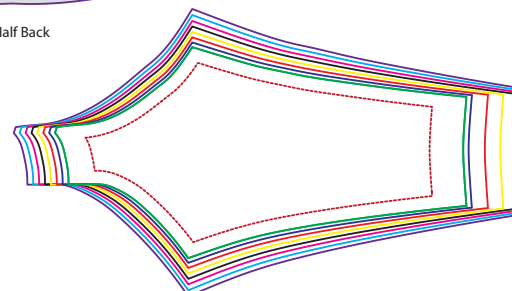

Full Back

Half Back

Right Sleeve Panel

Outside of Collar

Inside of Collar

Left Sleeve Panel

Colours: *

- Colour 1
- Colour 2
- Colour 3
- Colour 4

If the jersey contains a gradient the the gradient will run the full spectrum of colors (eg. a red to blue gradient will have purple in the middle)

Right Side Panel

Front

Left Side Panel

Size Key:

- 3 Extra Large
- 2 Extra Large
- Extra Large
- Large
- Medium
- Small
- Extra Small
- 2 Extra Small