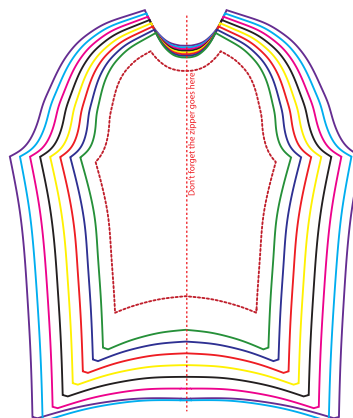

Full Back

Half Back

Right Sleeve Panel

Outside of Collar

Inside of Collar

Left Sleeve Panel

Colours: *

- Colour 1
- Colour 2
- Colour 3
- Colour 4

If the jersey contains a gradient the the gradient will run the full spectrum of colors (eg. a red to blue gradient will have purple in the middle)

Right Side Panel

Front

Left Side Panel

Size Key:

- 3 Extra Large
- 2 Extra Large
- Extra Large
- Large
- Medium
- Small
- Extra Small
- 2 Extra Small