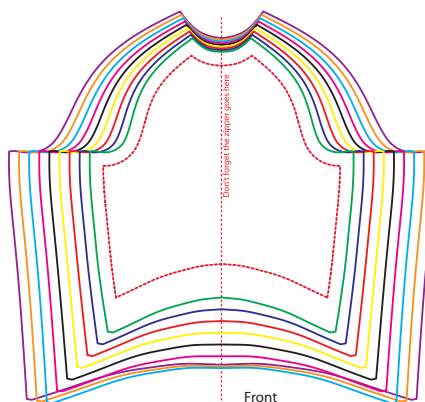

Full Back

1/2 Back

Right Sleeve

Outside of Collar

Inside of Collar

Left Sleeve

Front

Colours: *

- Colour 1
- Colour 2
- Colour 3
- Colour 4

If the jersey contains a gradient the the gradient will run the full spectrum of colors (eg. a red to blue gradient will have purple in the middle)

Size Key:

- 3 Extra Large
- 2 Extra Large
- Extra Large
- Large
- Medium
- Small
- Extra Small
- 2 Extra Small