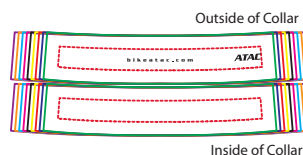

Full Back

1/2 Back

Right Sleeve

Outside of Collar

Inside of Collar

Left Sleeve

Front

Colours: *

- Colour 1
- Colour 2
- Colour 3
- Colour 4

If the jersey contains a gradient the the gradient will run the full spectrum of colors (eg. a red to blue gradient will have purple in the middle)

Size Key:

- 3 Extra Large
- 2 Extra Large
- Extra Large
- Large
- Medium
- Small
- Extra Small
- 2 Extra Small