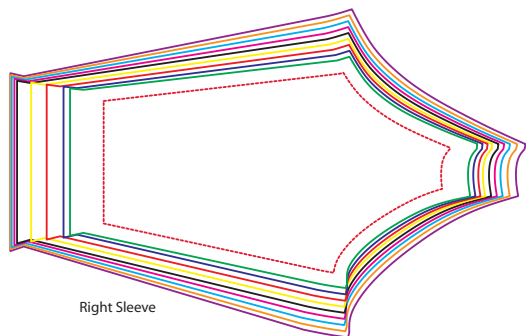

Full Back

1/2 Back

Right Sleeve

Outside of Collar

Inside of Collar

Left Sleeve

Front

Colours: *

- Colour 1
- Colour 2
- Colour 3
- Colour 4

If the jersey contains a gradient the the gradient will run the full spectrum of colors (eg. a red to blue gradient will have purple in the middle)

Size Key:

- 3 Extra Large
- 2 Extra Large
- Extra Large
- Large
- Medium
- Small
- Extra Small
- 2 Extra Small