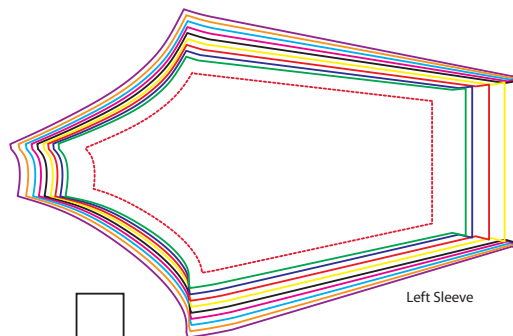

Full Back

1/2 Back

Right Sleeve

Outside of Collar

Inside of Collar

Left Sleeve

Front

Colours: *

- Colour 1
- Colour 2
- Colour 3
- Colour 4

If the jersey contains a gradient the the gradient will run the full spectrum of colors (eg. a red to blue gradient will have purple in the middle)

Size Key:

- 3 Extra Large
- 2 Extra Large
- Extra Large
- Large
- Medium
- Small
- Extra Small
- 2 Extra Small