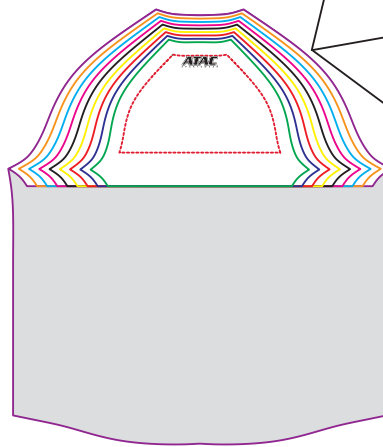

Full Back

1/2 Back

Right Sleeve

Outside of Collar

Inside of Collar

Left Sleeve

Front

Colours: *

- Colour 1
- Colour 2
- Colour 3
- Colour 4

If the jersey contains a gradient the the gradient will run the full spectrum of colors (eg. a red to blue gradient will have purple in the middle)

Size Key:

- 3 Extra Large
- 2 Extra Large
- Extra Large
- Large
- Medium
- Small
- Extra Small
- 2 Extra Small