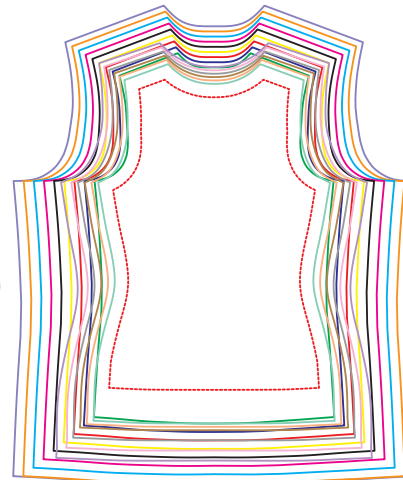

Long Right Sleeve

Back

Long Left Sleeve

Short Right Sleeve

Collar

Short Left Sleeve

Front

**Colours: \***

- Colour 1
- Colour 2
- Colour 3
- Colour 4

**Male Size Key:**

- 4 Extra Large
- 3 Extra Large
- 2 Extra Large
- Extra Large
- Large
- Medium
- Small
- Extra Small
- 2 Extra Small

**Female Size Key:**

- 2 Extra Large
- Extra Large
- Large
- Medium
- Small
- Extra Small