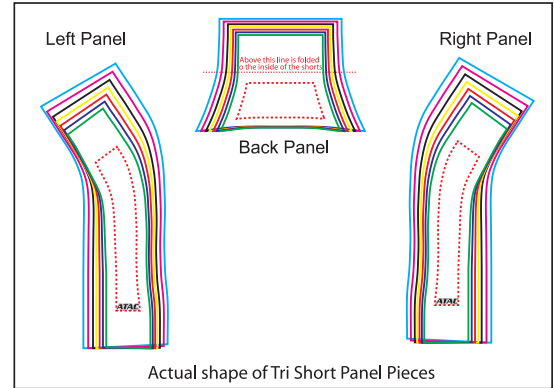

Female TriShort:

Back

Left Side

Size Key:
 2 Extra Large
 Extra Large
 Large
 Medium
 Small

Actual shape of Tri Short Panel Pieces

Male TriShort:

Back

Left Side

Size Key:
 2 Extra Large
 Extra Large
 Large
 Medium
 Small

Actual shape of Tri Short Pieces

Colours: *

Colour 1

Colour 2

Colour 3

Colour 4

ATAC
 SPORTSWEAR™