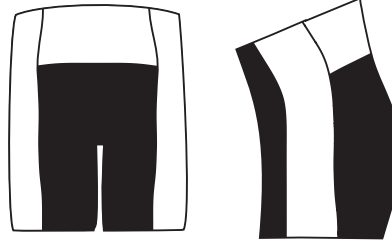

Female TriShort:

Back

Left Side

Size Key:
 2 Extra Large
 Extra Large
 Large
 Medium
 Small

Actual shape of Tri Short Panel Pieces

Male TriShort:

Back

Left Side

Size Key:
 2 Extra Large
 Extra Large
 Large
 Medium
 Small

Actual shape of Tri Short Pieces

Colours: *

Colour 1

Colour 2

Colour 3

Colour 4

ATAC
 SPORTSWEAR™