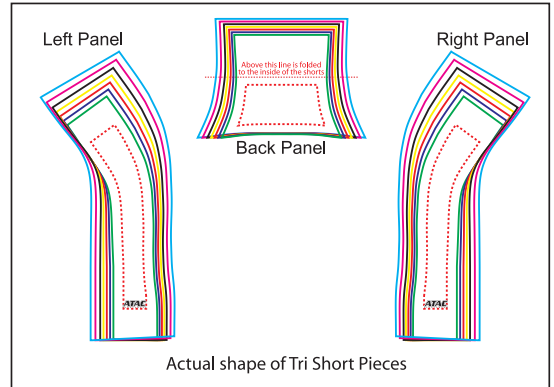

Female TriShort:

Back

Left Side

Size Key:
 2 Extra Large
 Extra Large
 Large
 Medium
 Small

Actual shape of Tri Short Panel Pieces

Male TriShort:

Back

Left Side

Size Key:
 2 Extra Large
 Extra Large
 Large
 Medium
 Small

Actual shape of Tri Short Pieces

Colours: *

Colour 1

Colour 2

Colour 3

Colour 4

ATAC
 SPORTSWEAR™