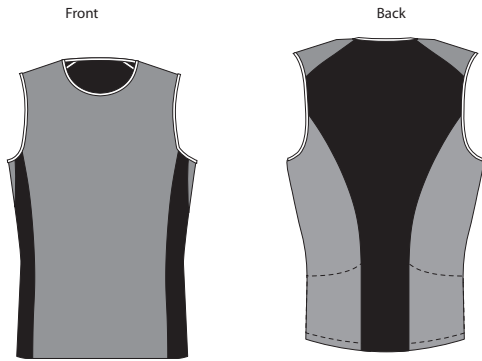

Men's Tri Tanks:

Size Key:
 3 Extra Large
 2 Extra Large
 Extra Large
 Large
 Medium
 Small
 Extra Small
 2 Extra Small

Women's Tri Tanks:

Size Key:
 3 Extra Large
 2 Extra Large
 Extra Large
 Large
 Medium
 Small
 Extra Small

Colours: *

- Colour 1
- Colour 2
- Colour 3
- Colour 4

If the jersey contains a gradient the the gradient will run the full spectrum of colors (eg. a red to blue gradient will have purple in the middle)