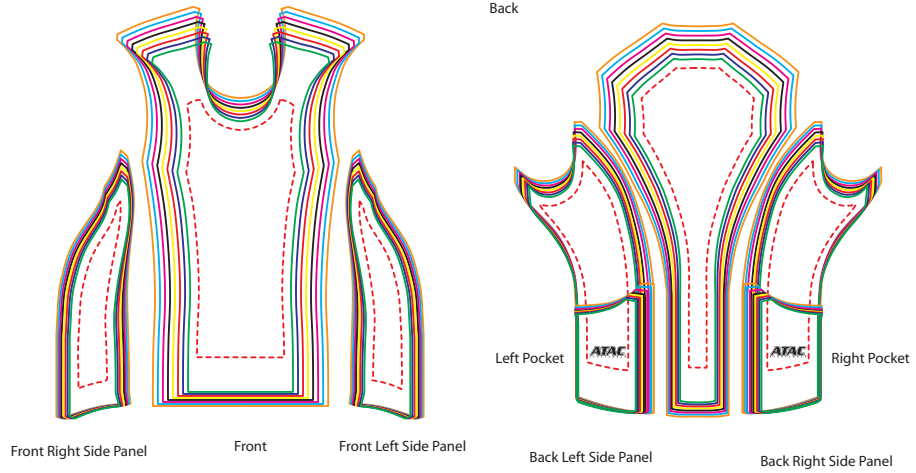

Men's Tri Tanks:

Size Key:
 3 Extra Large
 2 Extra Large
 Extra Large
 Large
 Medium
 Small
 Extra Small
 2 Extra Small

Women's Tri Tanks:

Size Key:
 3 Extra Large
 2 Extra Large
 Extra Large
 Large
 Medium
 Small
 Extra Small

Colours: *

- Colour 1
- Colour 2
- Colour 3
- Colour 4

If the jersey contains a gradient the the gradient will run the full spectrum of colors (eg. a red to blue gradient will have purple in the middle)