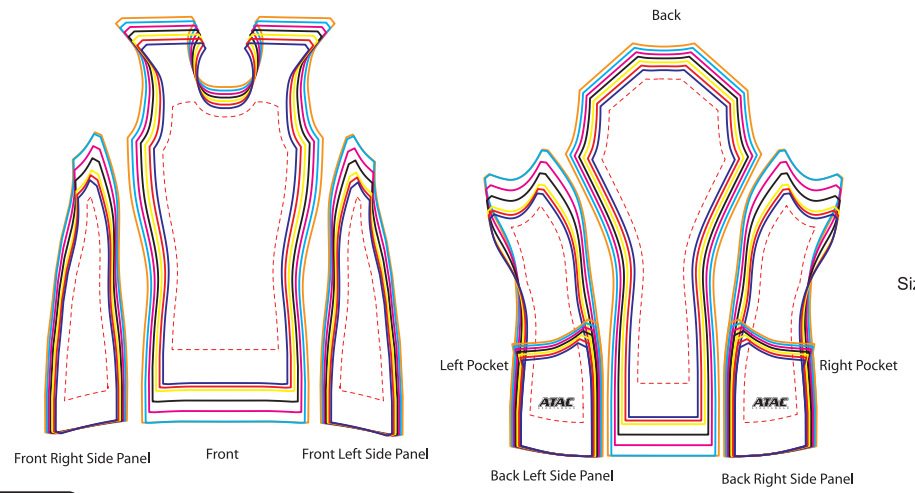

Men's Tri Tanks:

Size Key:
 3 Extra Large
 2 Extra Large
 Extra Large
 Large
 Medium
 Small
 Extra Small
 2 Extra Small

Women's Tri Tanks:

Size Key:
 3 Extra Large
 2 Extra Large
 Extra Large
 Large
 Medium
 Small
 Extra Small

Colours: *

- Colour 1
- Colour 2
- Colour 3
- Colour 4

If the jersey contains a gradient the the gradient will run the full spectrum of colors (eg. a red to blue gradient will have purple in the middle)