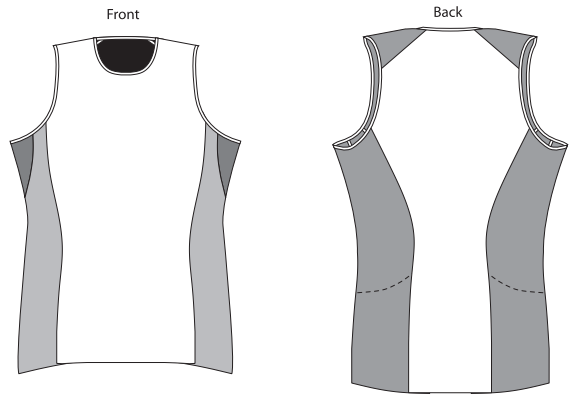

Men's Tri Tanks:

Size Key:
 3 Extra Large
 2 Extra Large
 Extra Large
 Large
 Medium
 Small
 Extra Small
 2 Extra Small

Women's Tri Tanks:

Size Key:
 3 Extra Large
 2 Extra Large
 Extra Large
 Large
 Medium
 Small
 Extra Small

Colours: *

- Colour 1
- Colour 2
- Colour 3
- Colour 4

If the jersey contains a gradient the the gradient will run the full spectrum of colors (eg. a red to blue gradient will have purple in the middle)