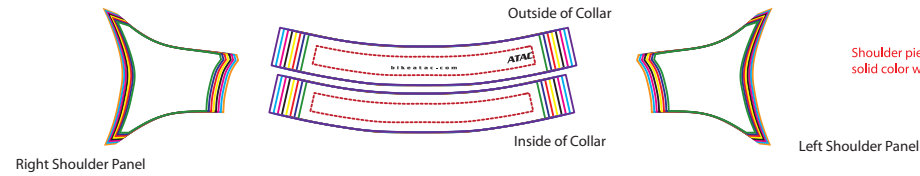

Full Back

Half Back

Right Shoulder Panel

Left Shoulder Panel

**Colours: \***

- Colour 1
- Colour 2
- Colour 3
- Colour 4

If the jersey contains a gradient the the gradient will run the full spectrum of colors (eg. a red to blue gradient will have purple in the middle)

Right Side Panel

Left Side Panel

**Size Key:**

- 3 Extra Large
- 2 Extra Large
- Extra Large
- Large
- Medium
- Small
- Extra Small
- 2 Extra Small

Website: [www.bikeatac.com](http://www.bikeatac.com)  
 Email: [art@bikeatac.com](mailto:art@bikeatac.com)  
 Phone: (800) 827-3483