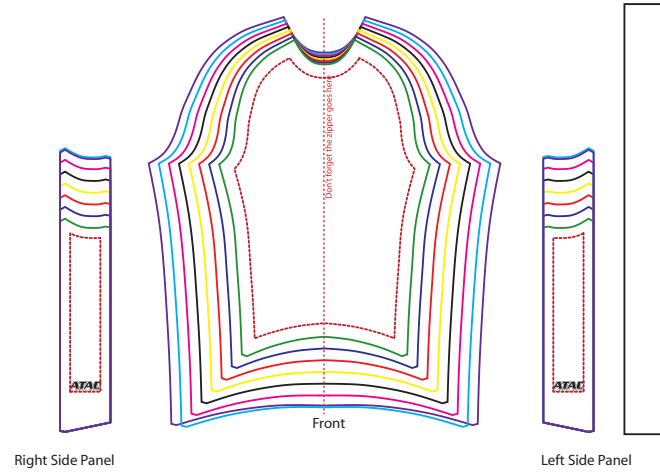

Full Back

Half Back

Right Shoulder Panel

Left Shoulder Panel

**Colours: \***

- Colour 1
- Colour 2
- Colour 3
- Colour 4

If the jersey contains a gradient the the gradient will run the full spectrum of colors (eg. a red to blue gradient will have purple in the middle)

Right Side Panel

Left Side Panel

**Size Key:**

- 3 Extra Large
- 2 Extra Large
- Extra Large
- Large
- Medium
- Small
- Extra Small
- 2 Extra Small

Website: [www.bikeatac.com](http://www.bikeatac.com)  
 Email: [art@bikeatac.com](mailto:art@bikeatac.com)  
 Phone: (800) 827-3483