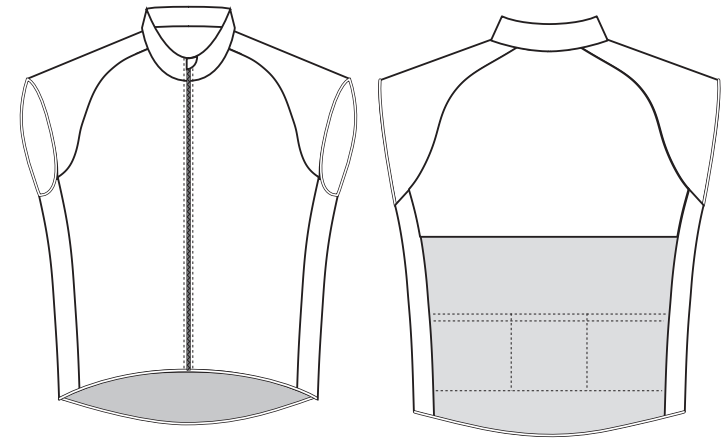

Full Back

Half Back

Right Shoulder Panel

Left Shoulder Panel

**Colours: \***

- Colour 1
- Colour 2
- Colour 3
- Colour 4

If the jersey contains a gradient the the gradient will run the full spectrum of colors (eg. a red to blue gradient will have purple in the middle)

Right Side Panel

Left Side Panel

**Size Key:**

- 3 Extra Large
- 2 Extra Large
- Extra Large
- Large
- Medium
- Small
- Extra Small
- 2 Extra Small

Website: [www.bikeatac.com](http://www.bikeatac.com)  
 Email: [art@bikeatac.com](mailto:art@bikeatac.com)  
 Phone: (800) 827-3483