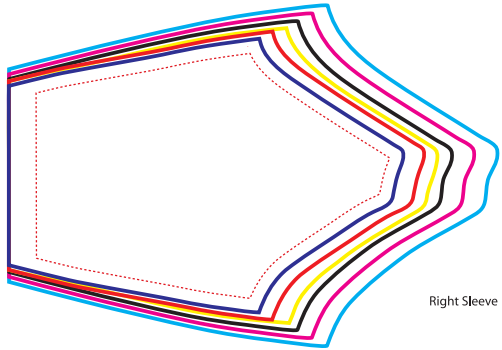

DESIGN NOTES

*ALL LOGOS MUST FIT INSIDE SEAM ALLOWANCE

*Design must extend from the smallest jersey to the largest

Above this line is the outside of the collar and below is the inside.

Colours: *

- Colour 1
- Colour 2
- Colour 3
- Colour 4

Size Key:

- 2 Extra Large
- Extra Large
- Large
- Medium
- Small
- Extra Small

ATAC
SPORTSWEAR™

Website: www.bikeatac.com

Email: art@bikeatac.com

Phone: (800) 827-3483

Company:	
Proof#:	
Important information:	