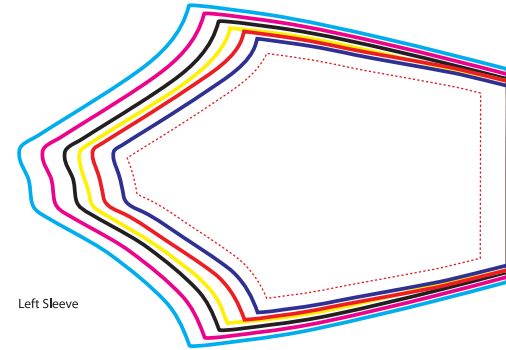

DESIGN NOTES

*ALL LOGOS MUST FIT INSIDE SEAM ALLOWANCE

*Design must extend from the smallest jersey to the largest

Above this line is the outside of the collar and below is the inside.

Colours: *

- Colour 1
- Colour 2
- Colour 3
- Colour 4

Size Key:

- 2 Extra Large
- Extra Large
- Large
- Medium
- Small
- Extra Small

ATAC
SPORTSWEAR™

Website: www.bikeatac.com

Email: art@bikeatac.com

Phone: (800) 827-3483

Company:	
Proof#:	
Important information:	