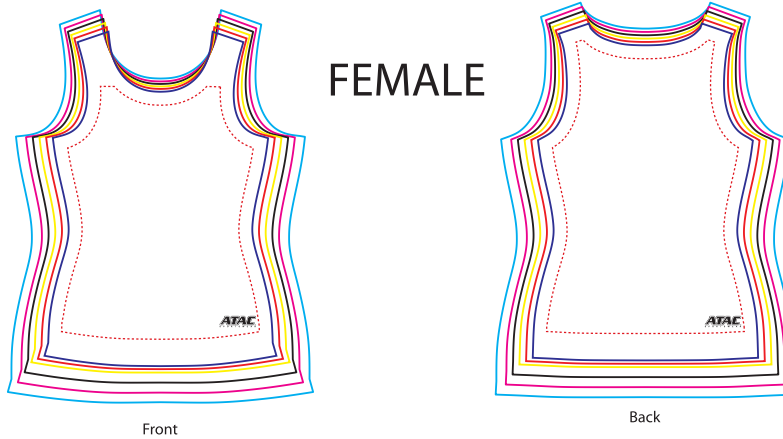

DESIGN NOTES

*ALL LOGOS MUST FIT INSIDE SEAM ALLOWANCE

*Design must extend from the smallest jersey to the largest

Colours: *

- Colour 1
- Colour 2
- Colour 3
- Colour 4

Size Key:

- 2 Extra Large
- Extra Large
- Large
- Medium
- Small
- Extra Small