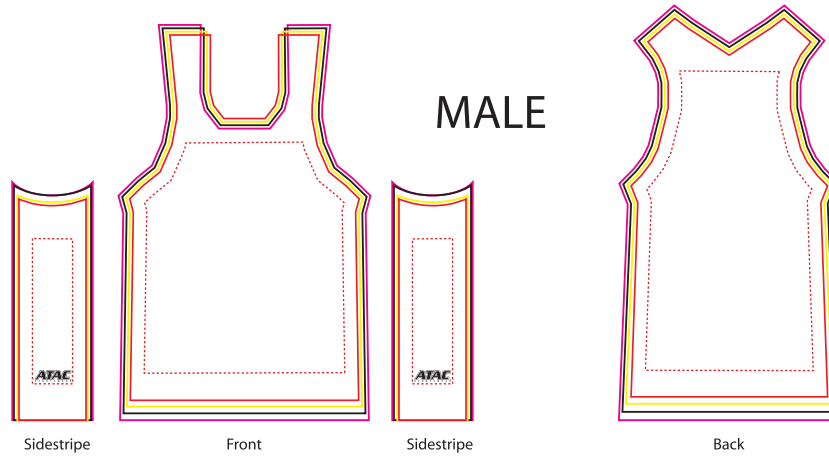

DESIGN NOTES

*ALL LOGOS MUST FIT INSIDE SEAM ALLOWANCE

*Design must extend from the smallest jersey to the largest

Colours: *

- Colour 1
- Colour 2
- Colour 3
- Colour 4

Size Key:

- 2 Extra Large
- Extra Large
- Large
- Medium
- Small
- Extra Small