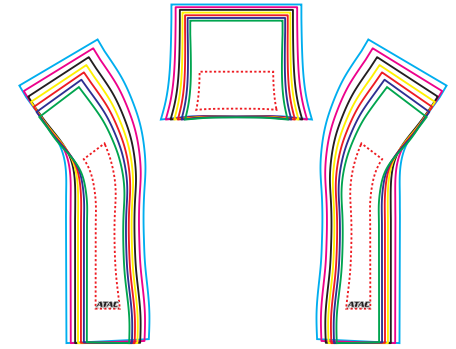

TOUR BIB SHORTS

PELATON BIB SHORTS

8 PANEL SHORTS

MALE TRI SHORTS

WOMEN'S RACE SHORTS

WOMEN'S 6 PANEL SHORTS

FEMALE TRI SHORTS

Colours: \*

Colour 1

Colour 2

Colour 3

Colour 4

DESIGN NOTES

\*ALL LOGOS MUST FIT INSIDE SEAM ALLOWANCE

\*Design must extend from the smallest jersey to the largest

Size Key:

3 Extra Large

2 Extra Large

Extra Large

Large

Medium

Small

Extra Small

2 Extra Small