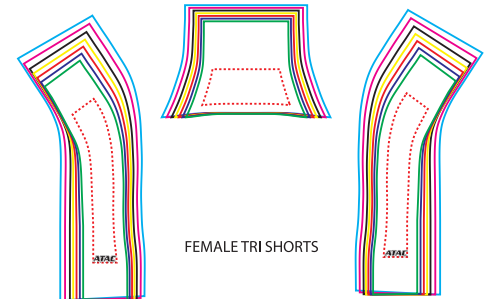

TOUR BIB SHORTS

PELATON BIB SHORTS

8 PANEL SHORTS

MALE TRI SHORTS

WOMEN'S RACE SHORTS

WOMEN'S 6 PANEL SHORTS

FEMALE TRI SHORTS

Colours: \*

Colour 1

Colour 2

Colour 3

Colour 4

DESIGN NOTES

\*ALL LOGOS MUST FIT INSIDE SEAM ALLOWANCE

\*Design must extend from the smallest jersey to the largest

Size Key:

3 Extra Large

2 Extra Large

Extra Large

Large

Medium

Small

Extra Small

2 Extra Small