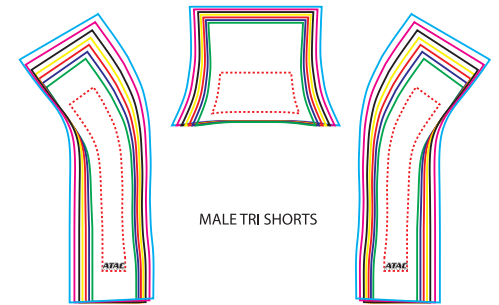

TOUR BIB SHORTS

PELATON BIB SHORTS

8 PANEL SHORTS

MALE TRI SHORTS

WOMEN'S RACE SHORTS

WOMEN'S 6 PANEL SHORTS

FEMALE TRI SHORTS

Colours: \*

Colour 1

Colour 2

Colour 3

Colour 4

DESIGN NOTES

\*ALL LOGOS MUST FIT INSIDE SEAM ALLOWANCE

\*Design must extend from the smallest jersey to the largest

Size Key:

3 Extra Large

2 Extra Large

Extra Large

Large

Medium

Small

Extra Small

2 Extra Small